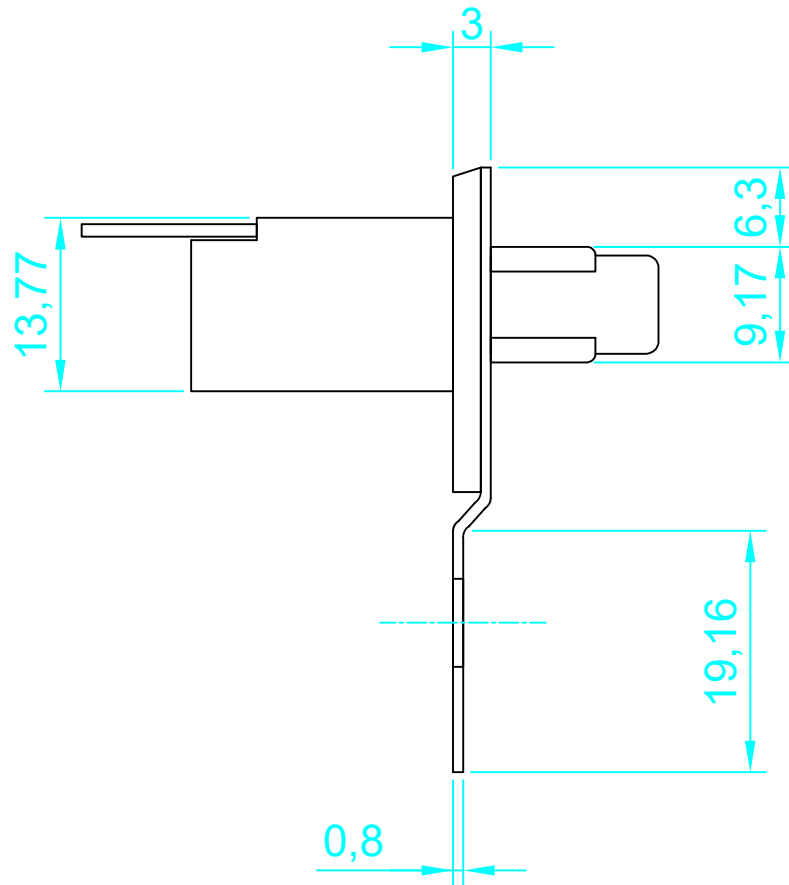

Face of Switch

Side of Switch

Rear of Switch

Toyota Celica 1989 - 1993 Courtesy Door Light Switch