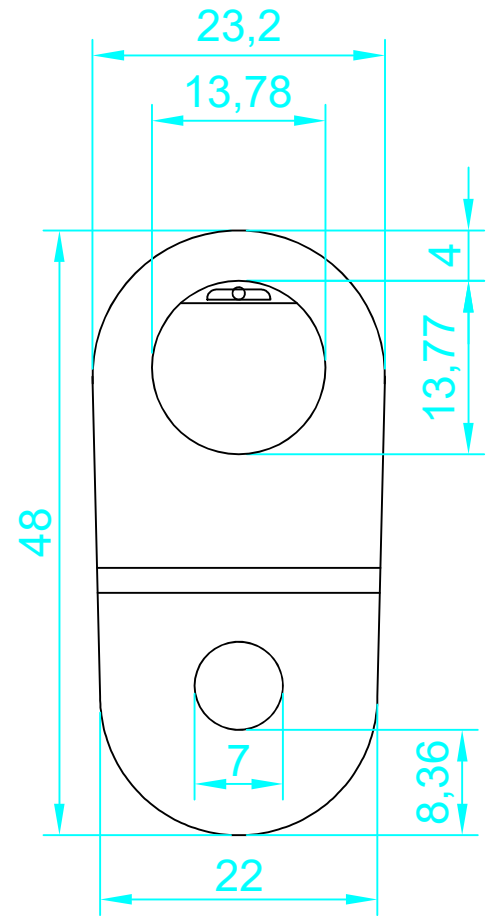

Face of Switch

Side of Switch

Rear of Switch

Toyota Celica 1989 - 1993 Courtesy Door Light Switch