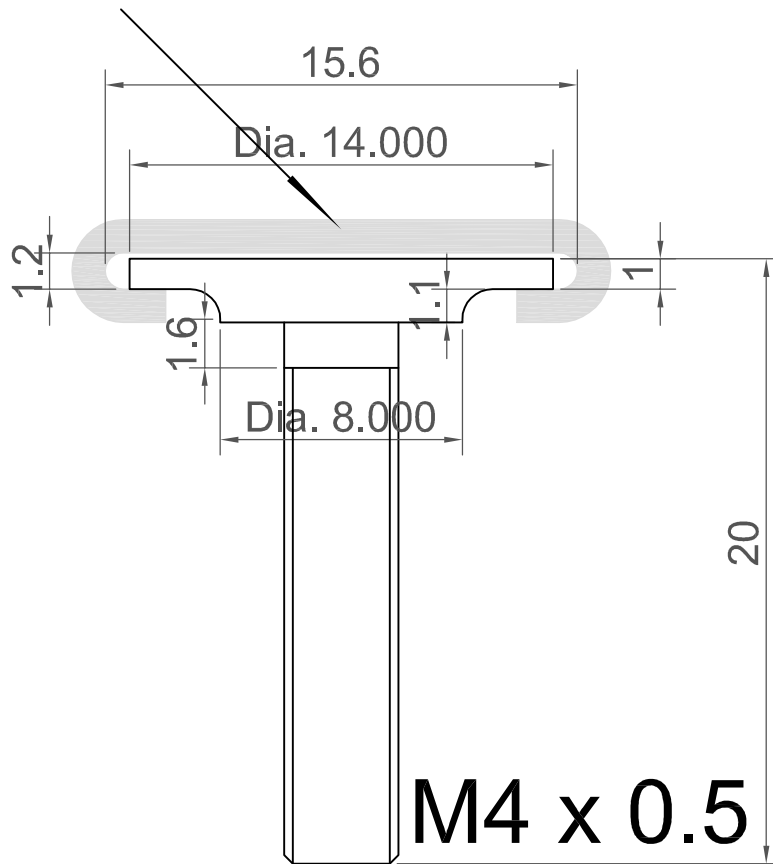

Windscreen Trim

Stainless Steel Screws x 14