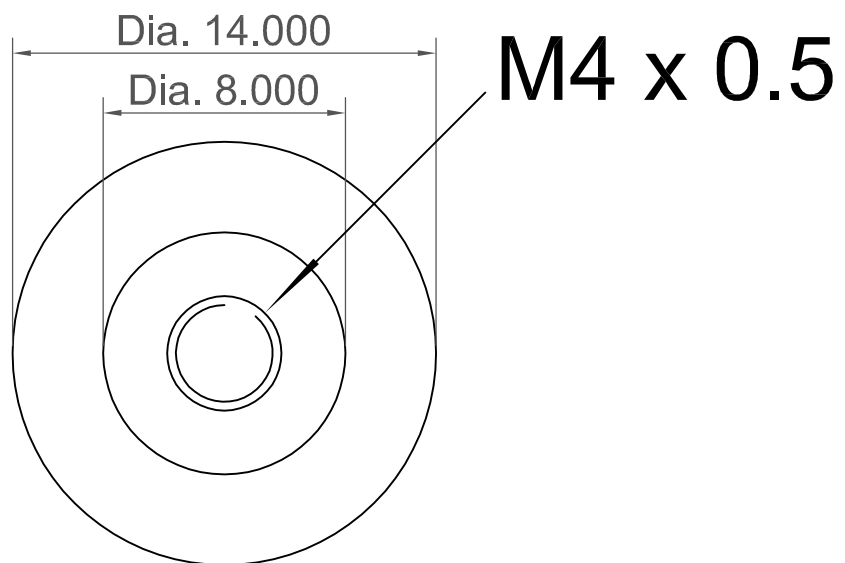

Windscreen Trim

Stainless Steel Screws x 14